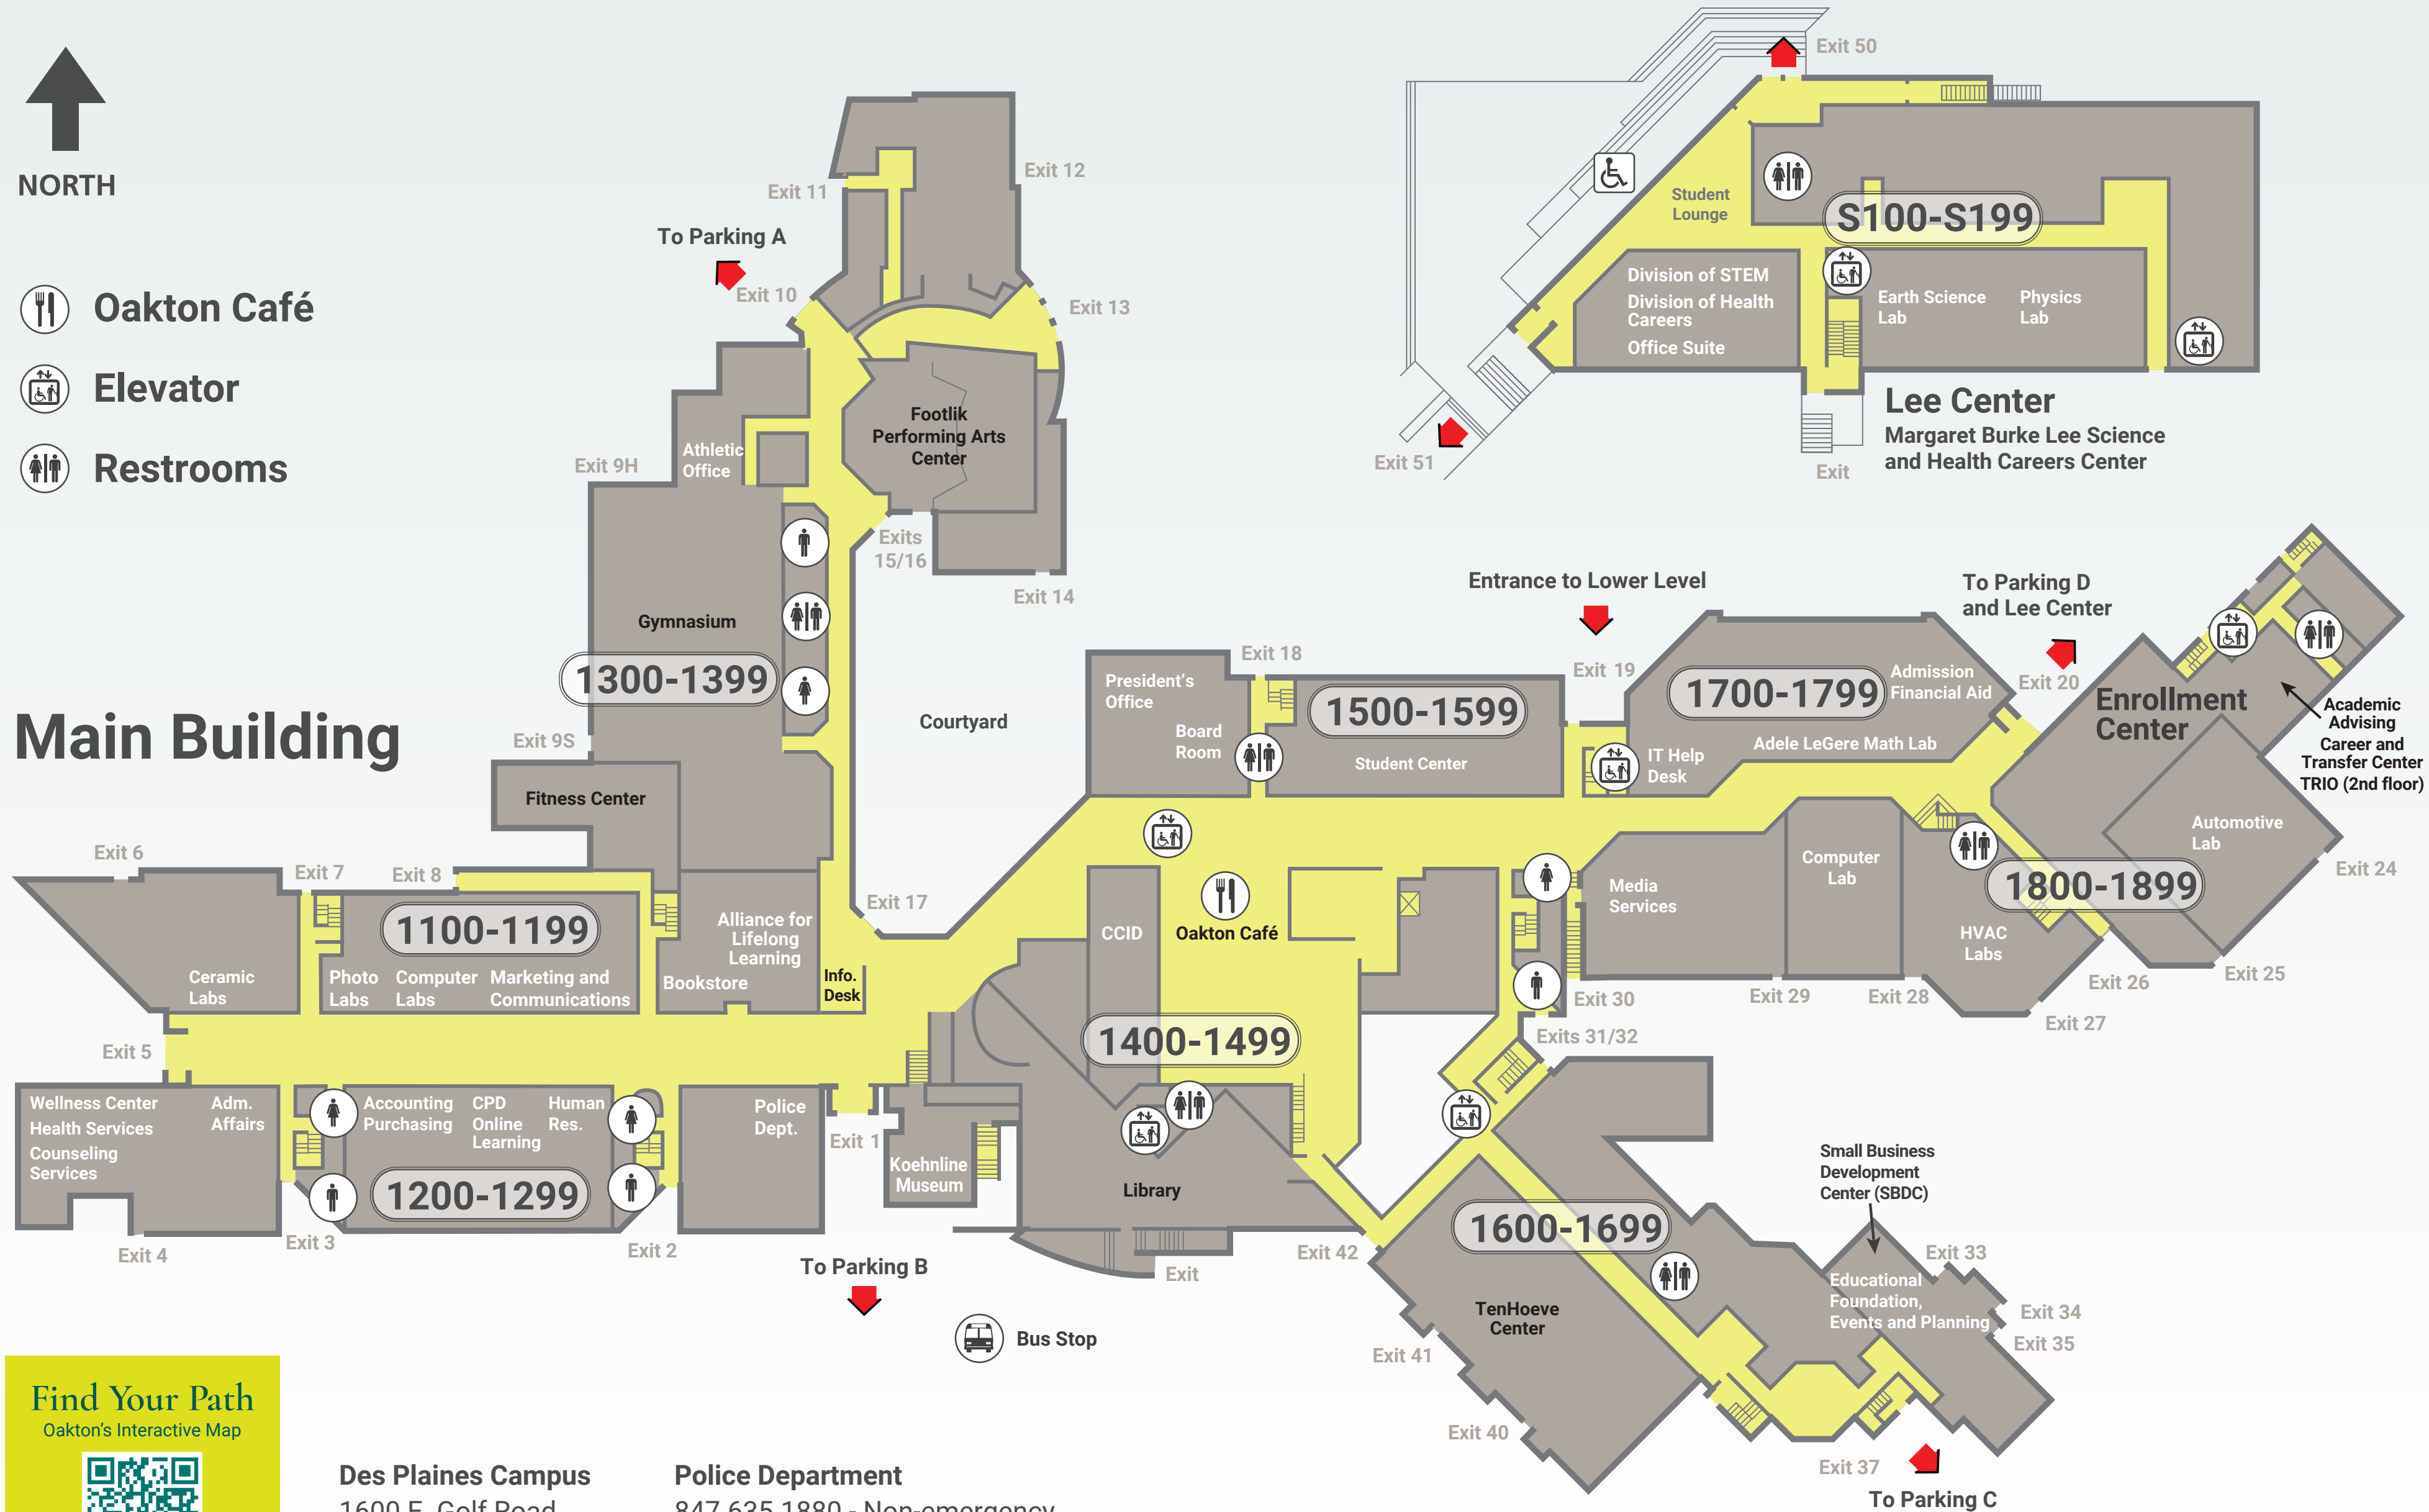

NORTH

- Oakton Café**
- Elevator**
- Restrooms**

Main Building

Find Your Path
Oakton's Interactive Map

Use Now

Des Plaines Campus
1600 E. Golf Road
Des Plaines, IL 60016
847.635.1600

Police Department
847.635.1880 - Non-emergency
847.635.1888 - Emergency
oakton.edu