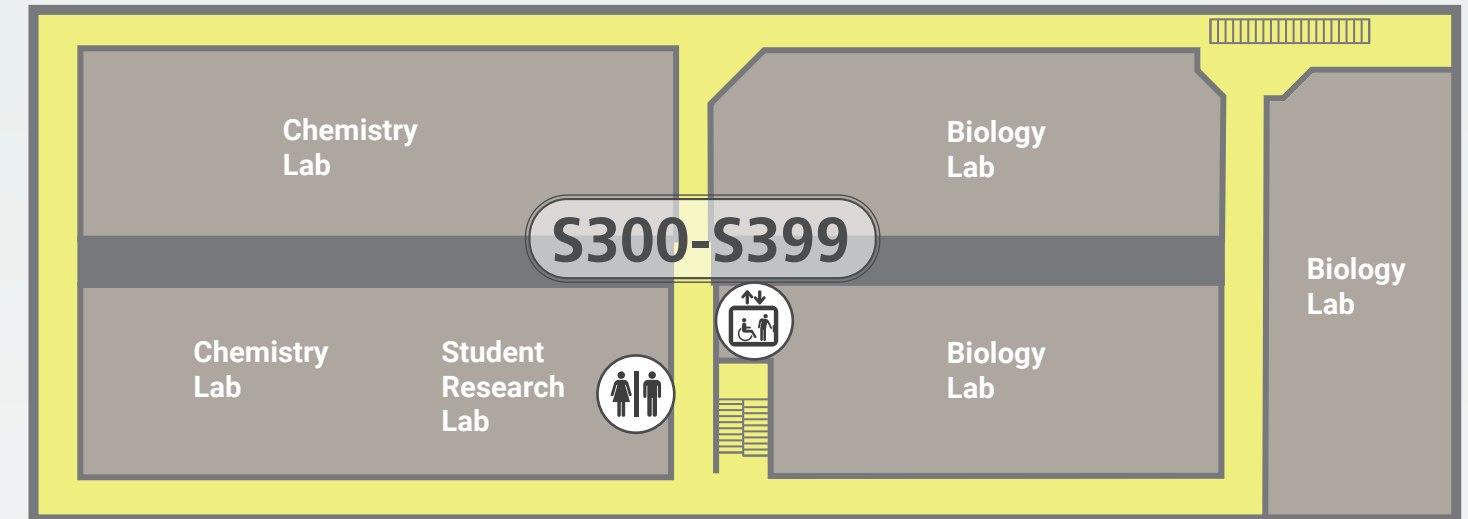

NORTH

Elevator

Restrooms

Lee Center
Margaret Burke Lee Science
and Health Careers Center

Main Building

Find Your Path
Oakton's Interactive Map

Use Now

Des Plaines Campus
1600 E. Golf Road
Des Plaines, IL 60016
847.635.1600